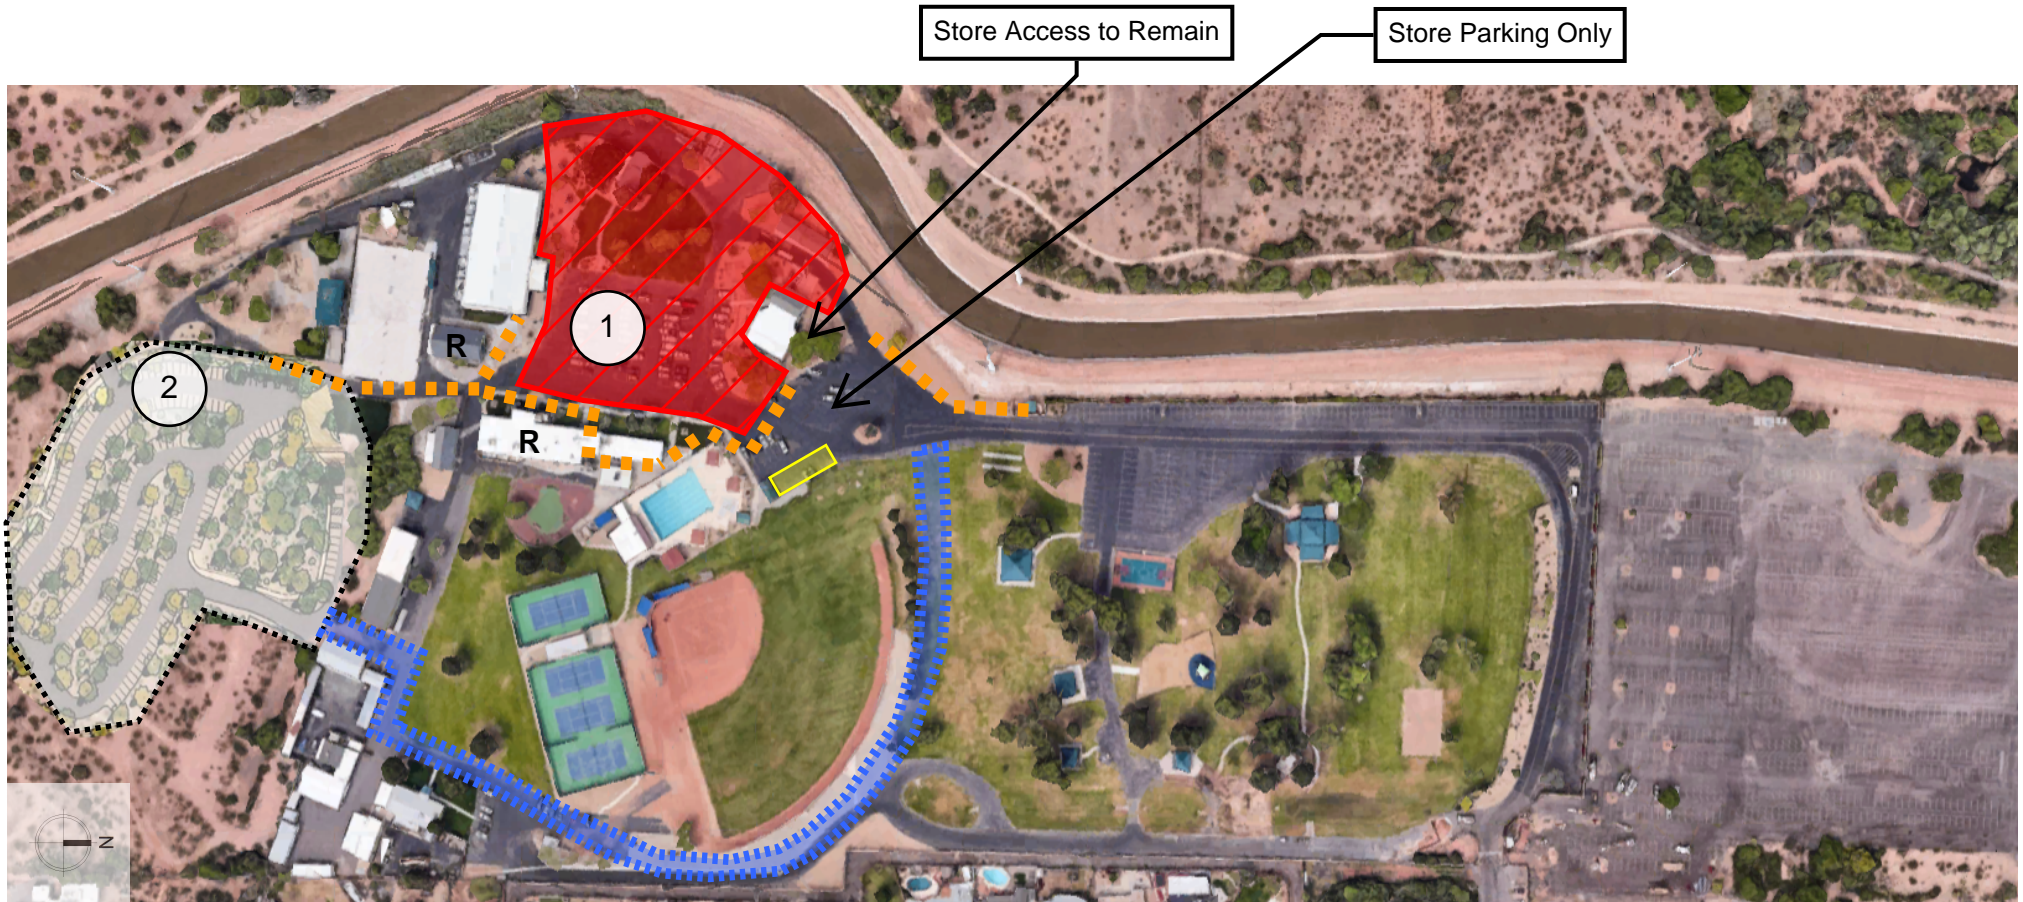

Valley PERA Club - Phase 1 Site Changes

LEGEND

-  Construction Zone / **No Parking**
-  Entrance to Loop Roadway
-  New South Parking Lot
-  Pedestrian Walkway
- R** Restrooms
-  Store Storage / Fire Retardant Clothing