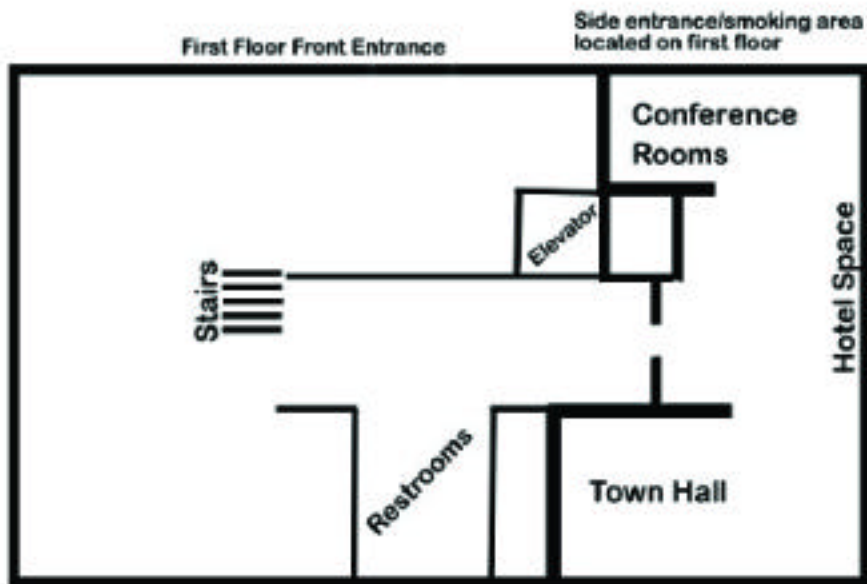

Lakeside Conference Center is located directly across the street from the Midwest ISO, Carmel. Parking for the Midwest ISO is located on the outer perimeter of the north and northwest side of the parking lot.

MISO parking located on outer perimeter on the north side of the parking lot (indicated in yellow).

Second Floor - Suite 260

The Midwest ISO's conference center is located at the north end of the hallway on the second floor.