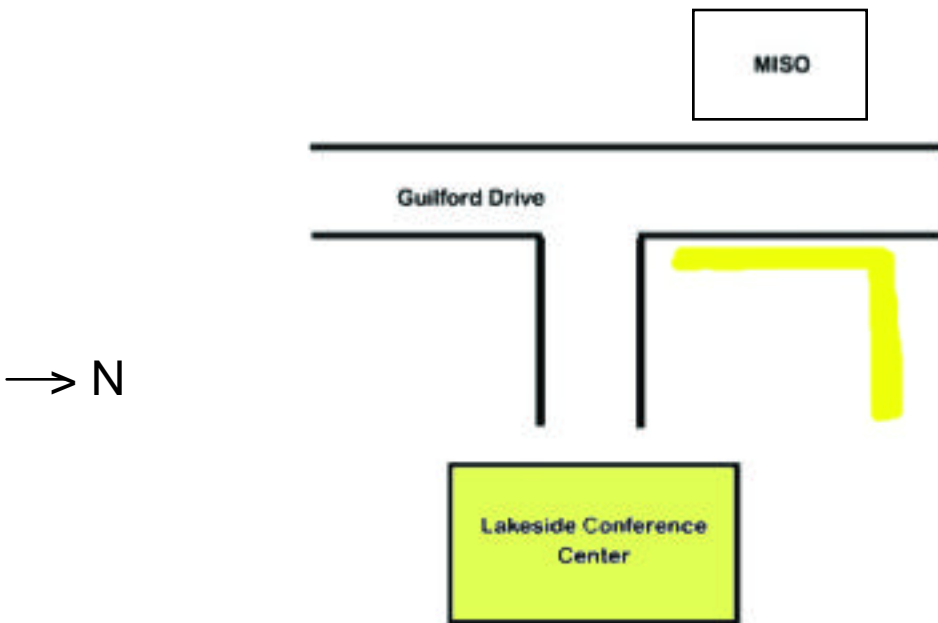

Lakeside Conference Center is located directly across the street from the Midwest ISO, Carmel. Parking for the Midwest ISO is located on the outer perimeter of the north and northwest side of the parking lot.

MISO parking located on outer perimeter on the north side of the parking lot (indicated in yellow).

Second Floor - Suite 260

The Midwest ISO's conference center is located at the north end of the hallway on the second floor.