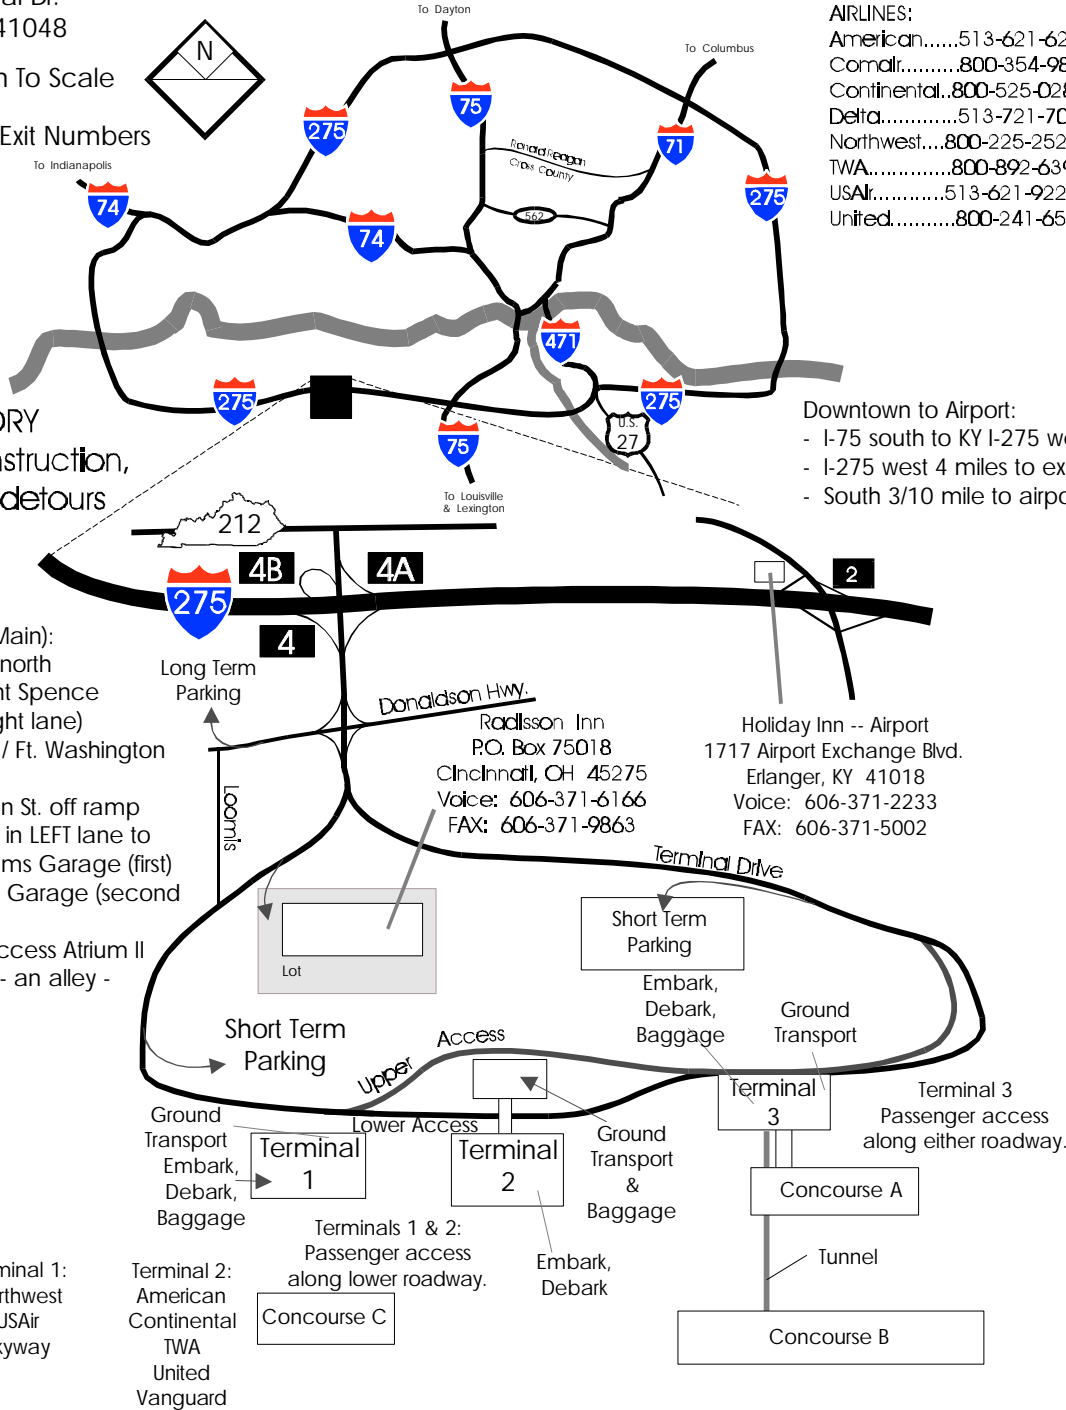

NON-CINERGY FACILITIES

Greater Cincinnati Int'l Airport

2939 Terminal Dr.
Hebron, KY 41048

Map Not Drawn To Scale

192 Expressway Exit Numbers

AIRLINES:
 American.....513-621-6200
 Comair.....800-354-9822
 Continental..800-525-0280
 Delta.....513-721-7000
 Northwest...800-225-2525
 TWA.....800-892-6398
 USAir.....513-621-9220
 United.....800-241-6522

ADVISORY
 Extensive construction,
 be alert for detours

Downtown to Airport:
 - I-75 south to KY I-275 west
 - I-275 west 4 miles to exit 4B
 - South 3/10 mile to airport loop.

Airport to Downtown (4th & Main):

- KY I-275 east 4 mi. to I-75 north
- I-75 north 7.5 miles to Brent Spence Bridge (be in second-to-right lane)
- Veer right on ramp to I-71 / Ft. Washington Way
- Stay in right lane, take Main St. off ramp
- Northbound on Main, stay in LEFT lane to enter Central Parking Systems Garage (first entry past light) or Cinergy Garage (second entry past light)
- Cross into RIGHT lane to access Atrium II Parking Garage (first entry - an alley - past light).

Terminal 1:
 Northwest
 USAir
 Skyway

Terminal 2:
 American
 Continental
 TWA
 United
 Vanguard

Terminal 3:
 Delta
 AirTran

Concourse B:
 Delta

Concourse A:
 Delta

Concourse C:
 Comair